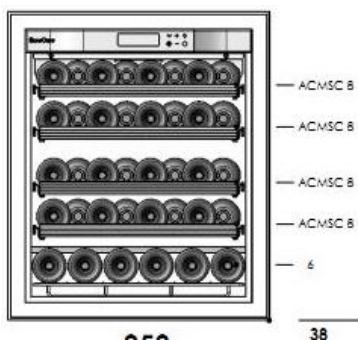

V-059V3

Ageing 1 temperature wine cabinet Premium Pack

Sliding shelf
ACMSC

GENERAL FEATURES

	Full Glass door/ Glass door	Technical solid door
Gross weight packaged (kg)*	52,5	47,5
Net weight (kg)*	46	41
Dimensions H x W x D (mm)	818/834 x 594 x 555***	818/834 x 594 x 550***
Dimensions in pack H x W x D (mm)	1000 x 620 x 620	1000 x 620 x 620
Colors	Nero - RAL 9005	Nero - RAL 9005

TECHNICAL FEATURES

REGULATION

- Electronic regulation from 5 to 20°C
- Inner electronic display and settings
- LED screen with touch buttons
- Hygrometry and temperature visualisation
- Automatic defrost
- Visual alarms in case of disfunctioning: door open, fault sensor, temperature, carbon filter, threshold humidity

ACCESSORIES

- 4 sliding shelves
- Overall capacity: 38 bottles**
- Sliding shelf capacity: 8 bottles

ENERGY EFFICIENCY AND CONSUMPTION

Wiring	230V-50Hz (gaz R600a)		115V-60Hz (gaz R600a)	
	Full Glass/ Glass door	Technical door	Full Glass/ Glass door	Technical door
Doors type				
Energy efficiency rating	G	G	-	-
Annual energy consumption Aec*** (Kwh/year)	157	128	172	172
Useful volume (Liter)	112	112	112	112
Acoustic emissions (dB(A))	41	41	41	41
Acoustic emissions class	C	C	C	C